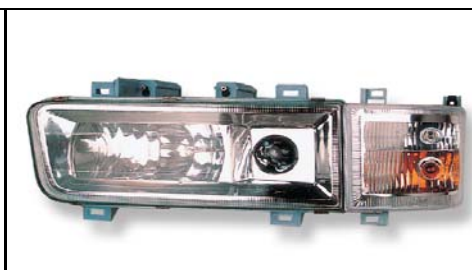

1. J5P Front light cluster

Overall size: 520X270X200 mm
 Technical Parameter: 24V H370W/24V
 H170W 24VPS W24V P21W

2. FAW CA1171 head light

486X191X231mm
 H1 24V 70W

3. D76B head lamp

Overall size: 480X227X272mm
 Technical Parameter: 24V H1 70W

4. CA150P square head light

340X224X150mm
 H4 24V 75/70W
 H3 24V 70W

5. CA150P vacuum head light

Overall size: 382X179X125mm
 Technical Parameter: 24V H4 75/70W

6. CA6471 head light(

385X185X210mm
 H4 12V 60/55W

7. HOWO head light

Overall size: 456.8X267.5X264.4mm

8. STR King head lamp

466.5X230X275mm

Technical Parameter: 24V P21;24V R5W
H3 24V 70W;H1 24V 70W

H1 24V 70W

9. head light of Str four-lights cluster

Overall size: 342 x 206 x 185 (4-M6) mm
Installation size: 320 x 190 mm
Technical parameter: H1 24V 70W 24V W5W
H4 24V 70/75W

10. Str head light

340 x 210 x 220 mm
320 x 190 mm (4-F6)
24V 75/70W (H4)

11. Str crystal head light

Overall size: 340 x 206 x 170 mm
Installation size: 320±0.4/190±0.4mm
Technical parameter: 24V W5W H1 24V 70W
H4 24V 70/75W