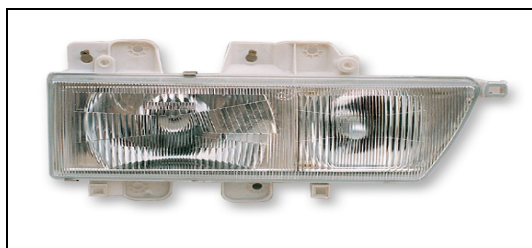

15. MANKA front light assembly

Overall size: 546 x 207 x 306mm

Technical parameter: H7 24V 70W 24V
P21W 24V W5W