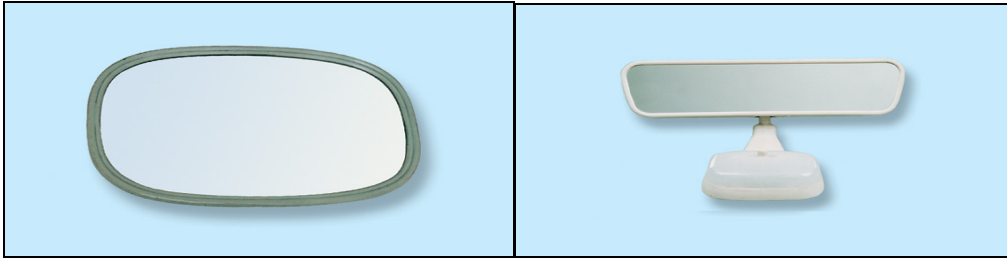

30. STR outer rear-view mirror

Overall size: 217 x 63.5 x 140mm

Installation size: 36

Technical parameter: flat

420 x 220 x 96mm

SR1800

flat

31. huanghe rear-view mirror