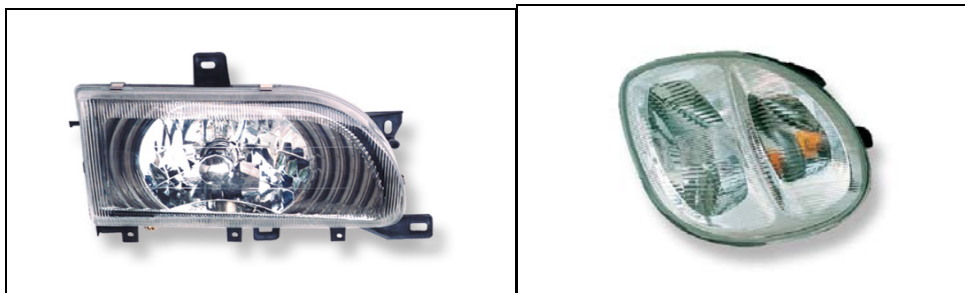

23. Dong feng Crystal head light

Overall size: 342 x 225 x 162mm
Installation parameter: 191 x 217(3-F7)
Technical parameter: 12V 60/55W

24. QC J7081 head lamp (MINI CAR)

260 x 220 x 190mm
2-M6、 M5
H4 12V 55W 12V 5W 12V 21W