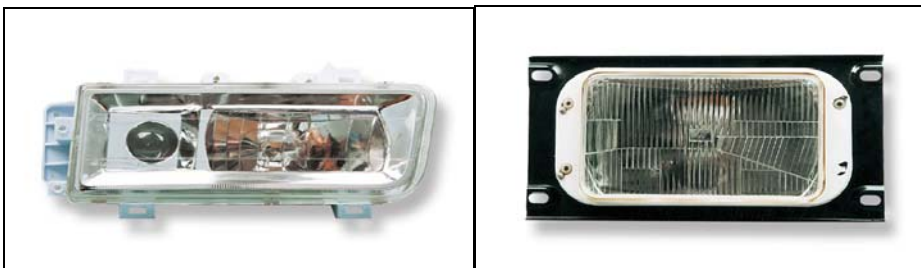

1. J5P Front light cluster

Overall size: 520X270X200 mm
 Technical Parameter: 24V H370W/24V
 H170W 24VPS W24V P21W

2. FAW CA1171 head light

486X191X231mm
 H1 24V 70W

3. D76B head lamp

Overall size: 480X227X272mm
 Technical Parameter: 24V H1 70W

4. CA150P square head light

340X224X150mm
 H4 24V 75/70W
 H3 24V 70W

5. CA150P vacuum head light

Overall size: 382X179X125mm
 Technical Parameter: 24V H4 75/70W

6. CA6471 head light(

385X185X210mm
 H4 12V 60/55W

7. HOWO head light

Overall size: 456.8X267.5X264.4mm

8. STR King head lamp

466.5X230X275mm

Technical Parameter: 24V P21;24V R5W
H3 24V 70W;H1 24V 70W

H1 24V 70W

9. head light of Str four-lights cluster

Overall size: 342 x 206 x 185 (4-M6) mm
Installation size: 320 x 190 mm
Technical parameter: H1 24V 70W 24V W5W
H4 24V 70/75W

10. Str head light

340 x 210 x 220 mm
320 x 190 mm (4-F6)
24V 75/70W (H4)

11. Str crystal head light

Overall size: 340 x 206 x 170 mm
Installation size: 320±0.4/190±0.4mm
Technical parameter: 24V W5W H1 24V 70W
H4 24V 70/75W