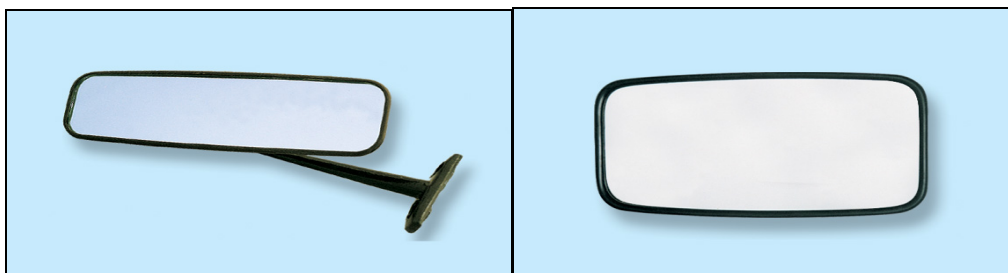

29. CA150P inner rear-view mirror

30. STR outer rear-view mirror