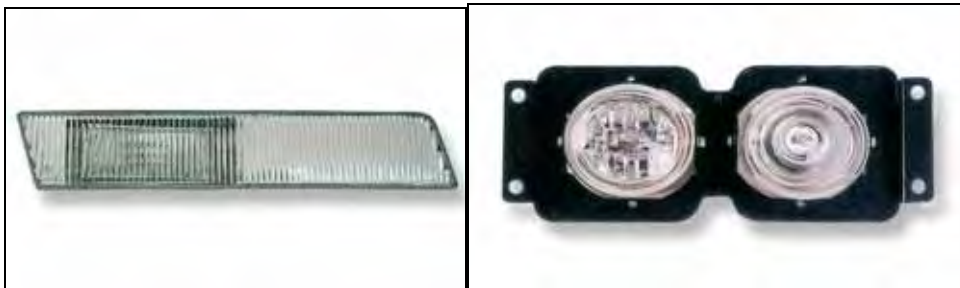

18. CA6471 front fog lamp

210 x 127 x 121.5mm
115 x 160 x 88mm
H3 12V 55W