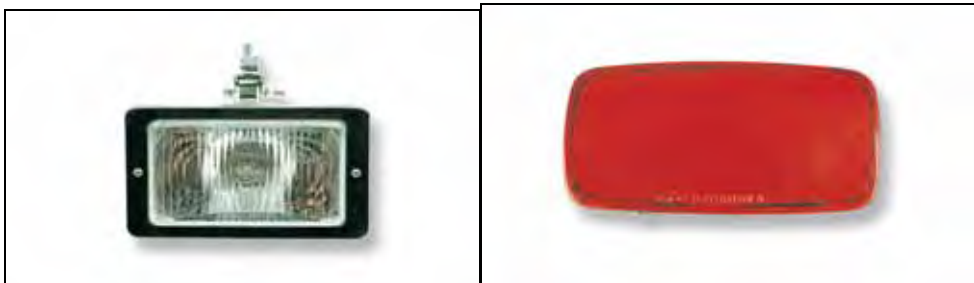

20. Howo head light cluster

300 x 130 x 35.6mm
280 ± 1 75 ± 1
H3 24V 70W