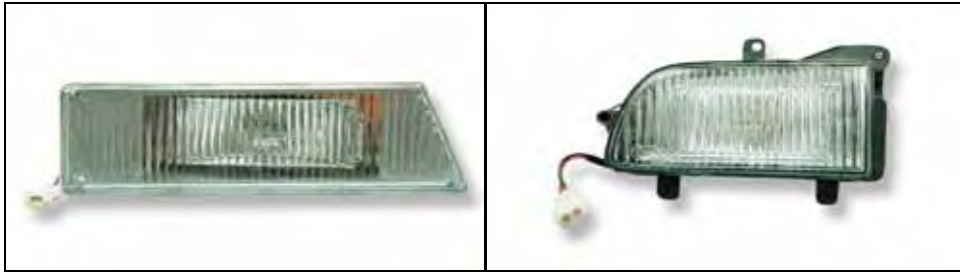

Overall size: 128.5X72.5X54.6
Technical Parameter: 24V 10W/24 P21W

64X60X49
24V W5W