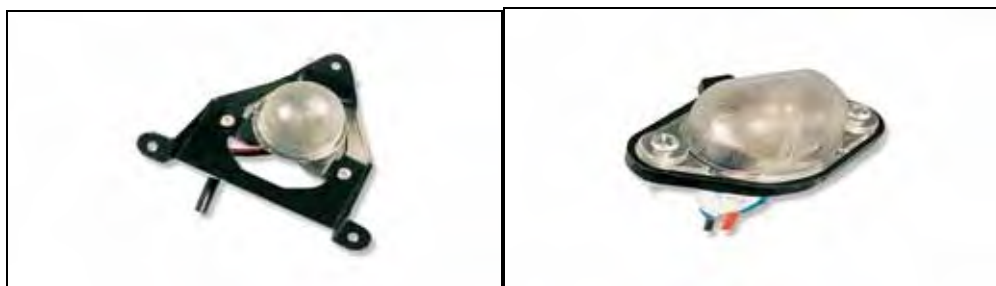

63. STR end-outline marker lamp Overall size: 106 x 60 x 40mm Installation size: 40(2-F3.5) Technical parameter: 24V 4W	64. HF J6350B license light 119 x 30 x 25mm 105(2- 3) H4 12V 60/55W